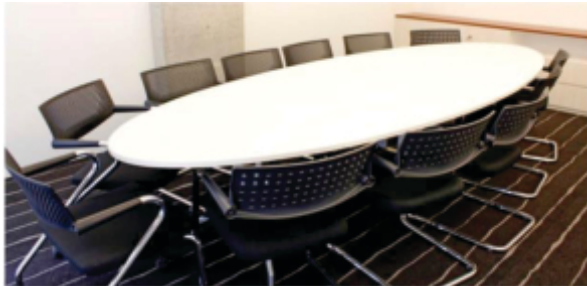

VISAVIS ROOM Type: Meeting Style
Dimension: 3.5x5.7.6m
Capacity: 8-10 Persons
Pricelist: IDR 200,000/hr
after 5pm : IDR 275,000 /hr
(exclude Tax and Service Charge 21%)
Minimal: 4 Hour